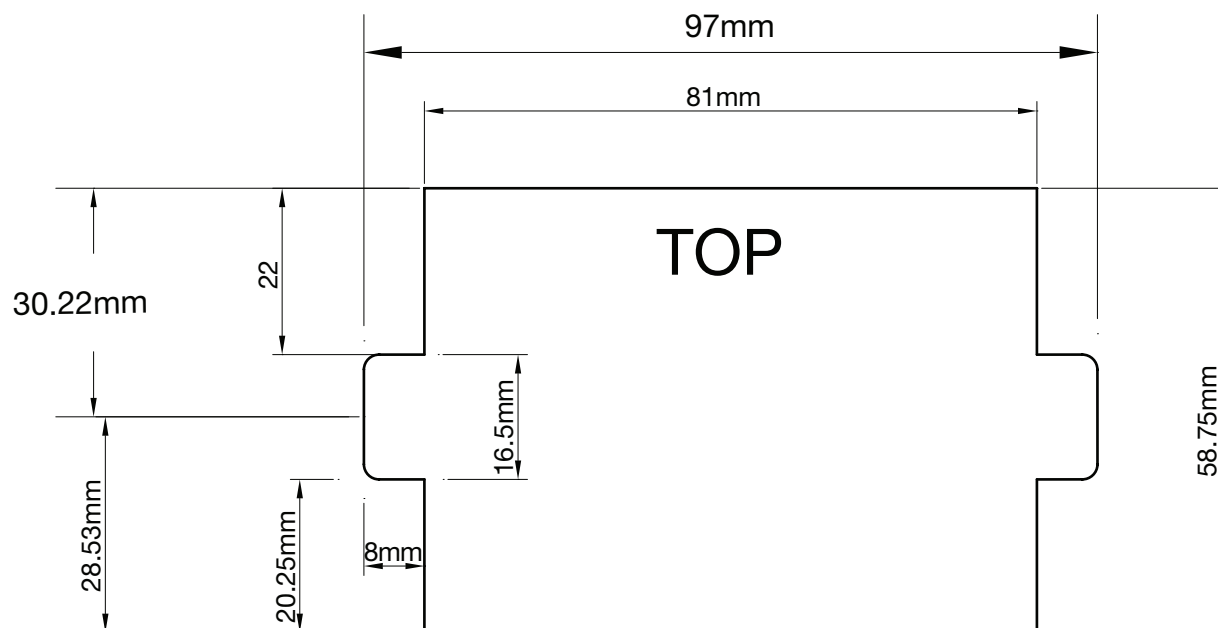

Switch and socket  
cutout dimensions

Hager Switch & GPO wall cutout Scale 1:1

Suits visage, premiere & silhouette ranges